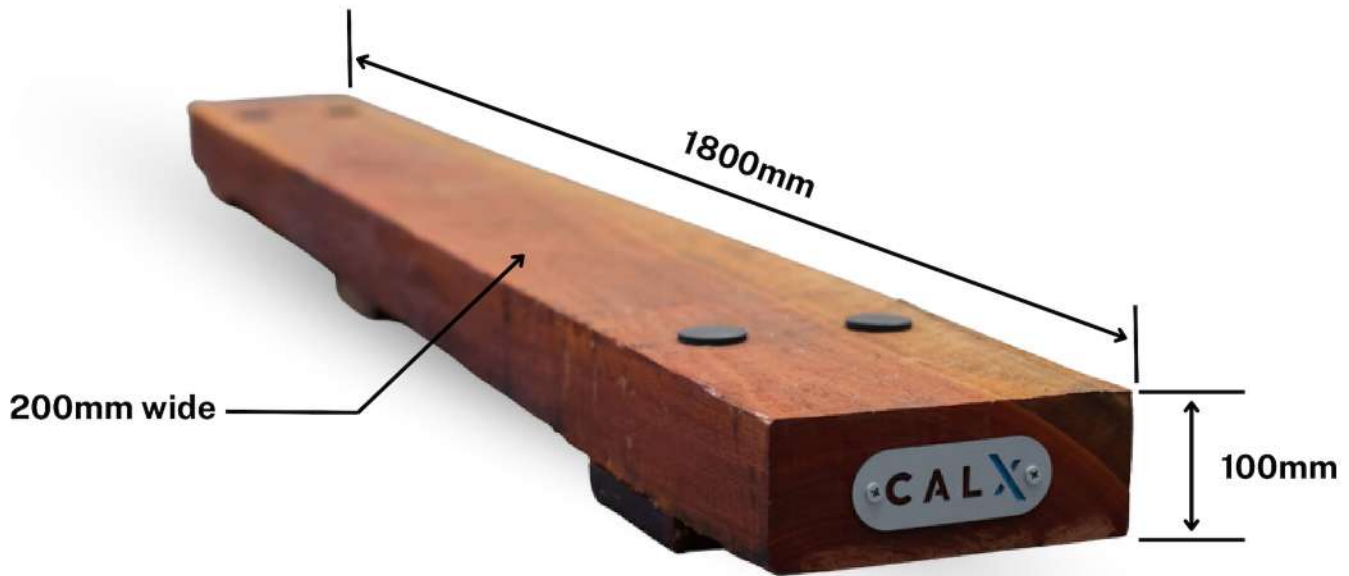

TIMBER WHEEL STOP 1800X200X100MM

PRODUCT INFORMATION

SKU	TWS
DESCRIPTION	1800X200X100MM WHEEL STOP
MATERIAL	QUEENSLAND RED HARDWOOD

HEIGHT	100MM
WIDTH	200MM
LENGTH	1800MM
WARRANTY	15 Years (Structural**)