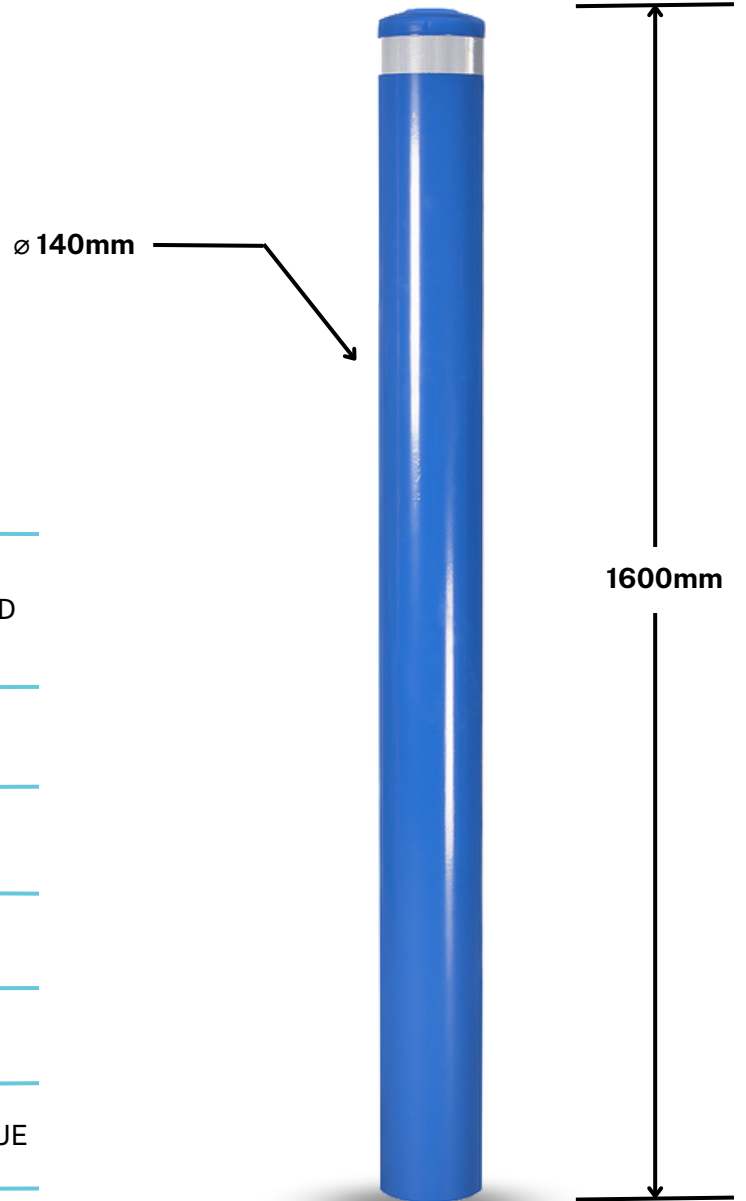

IN-GROUND 140MM BOLLARD

PRODUCT INFORMATION

SKU	SZDIB-140
DESCRIPTION	SHARED ZONE DISABLED PARKING BOLLARD IN GROUND 140MM X 1600MM
MATERIAL	FULLY WELDED PLATE
HEIGHT	1600MM
DIAMETER	140MM
WEIGHT	15KG
FINISH	POWDER-COATED SAFETY BLUE
WARRANTY	1 YEAR