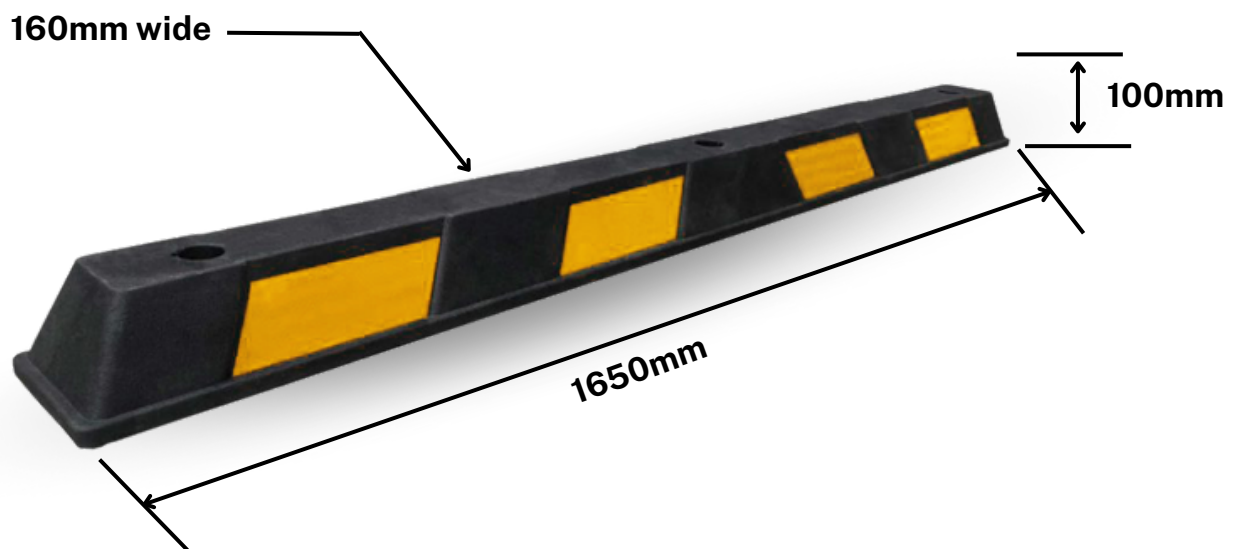

ENVIRO BLACK 1650X160X100MM WHEEL STOP

PRODUCT INFORMATION

SKU	ENBWS
DESCRIPTION	1650X160X100MM WHEEL STOP
LENGTH	1650MM

HEIGHT	100MM
WIDTH	160MM
WEIGHT	14KG
WARRANTY	10 YEARS

CONTACT US

sales@calxgroup.com.au
1300 846 093