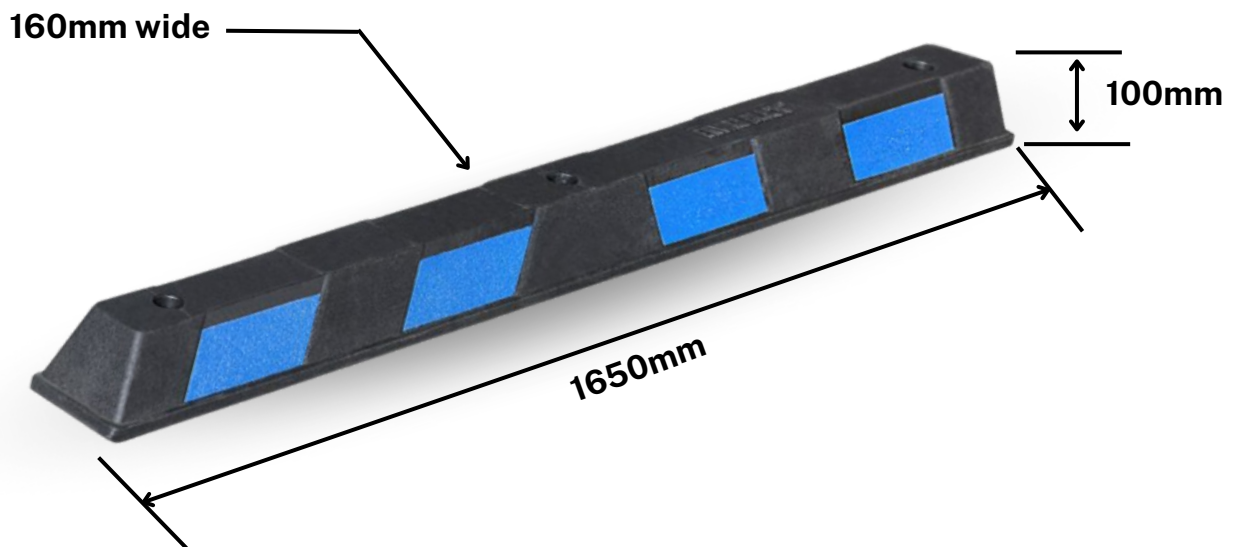

DISABLED PARKING 160MM WHEEL STOP

PRODUCT INFORMATION

SKU	WSPBB-CA
DESCRIPTION	1650X160X100MM WHEEL STOP
HEIGHT	1650MM

DIAMETER	160MM
WEIGHT	14KG
WARRANTY	1 YEAR

CONTACT US

sales@calxgroup.com.au
1300 846 093