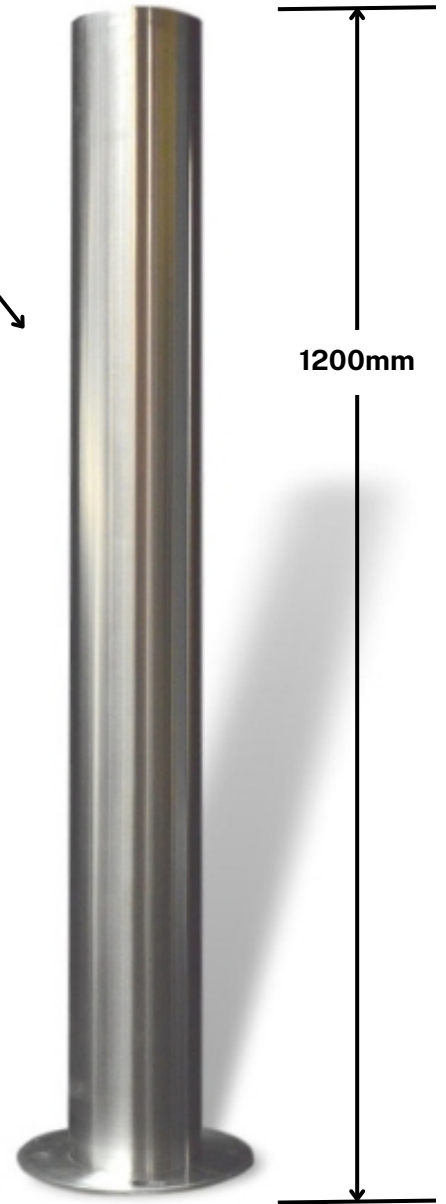

SURFACE MOUNT 316 MARINE GRADE **140MM BOLLARD**

PRODUCT INFORMATION

SKU	SSBSM140
DESCRIPTION	140MM X 1200MM STAINLESS STEEL BOLLARD
MATERIAL	316 MARINE GRADE STAINLESS STEEL
HEIGHT	1200MM
DIAMETER	140MM
WEIGHT	10KG
FINISH	STAINLESS STEEL EXTERIOR
WARRANTY	1 YEAR

∅ 140mm

1200mm