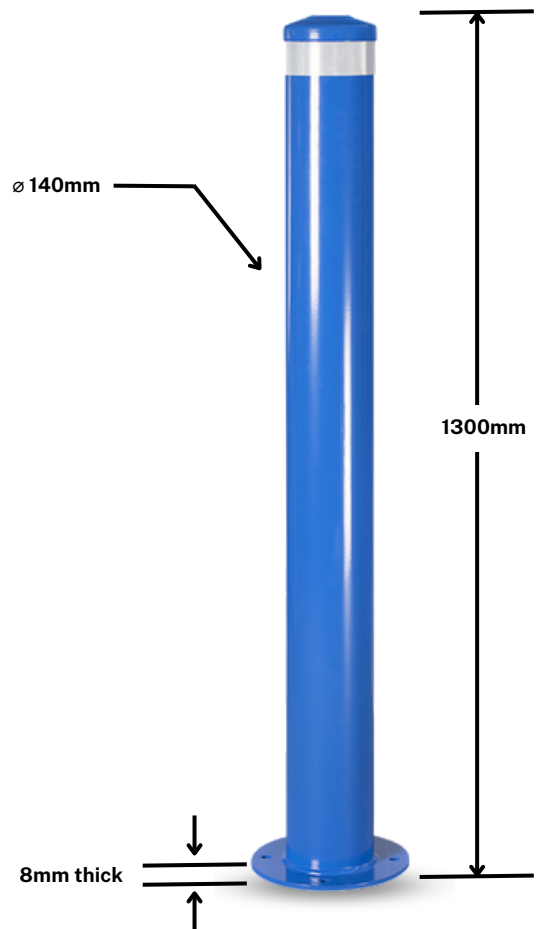

# SURFACE MOUNT 140MM BOLLARD

## PRODUCT INFORMATION

<b>SKU</b>	SMD-1300
<b>DESCRIPTION</b>	140MM X 1300MM SHARED ZONE DISABLED PARKING BOLLARD SURFACE MOUNT
<b>MATERIAL</b>	FULLY WELDED PLATE
<b>HEIGHT</b>	1300MM
<b>DIAMETER</b>	140MM
<b>WEIGHT</b>	18KG
<b>BASE PLATE:</b>	250MM ROUND X 8MM THICK
<b>HOLES</b>	4 X 16MM
<b>FINISH</b>	POWDER-COATED SAFETY BLUE
<b>WARRANTY</b>	1 YEAR