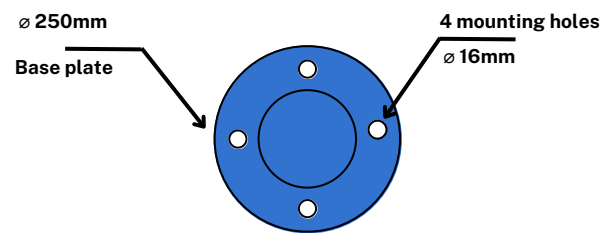

# SURFACE MOUNT 140MM BOLLARD

## PRODUCT INFORMATION

<b>SKU</b>	SMD-1300
<b>DESCRIPTION</b>	140MM X 1300MM SHARED ZONE DISABLED PARKING BOLLARD SURFACE MOUNT
<b>MATERIAL</b>	FULLY WELDED PLATE
<b>HEIGHT</b>	1300MM
<b>DIAMETER</b>	140MM
<b>WEIGHT</b>	18KG
<b>BASE PLATE:</b>	250MM ROUND X 8MM THICK
<b>HOLES</b>	4 X 16MM
<b>FINISH</b>	POWDER-COATED SAFETY BLUE
<b>WARRANTY</b>	1 YEAR