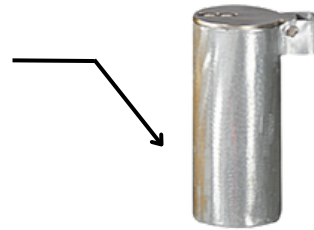

REMOVABLE SLEEVE LOCK 90MM BOLLARD

Sleeve Included

PRODUCT INFORMATION

SKU	RB11-89MM
DESCRIPTION	90MM X 900MM REMOVABLE SLEEVE LOCK BOLLARD
MATERIAL	HOT DIPPED GALVANISED STEEL
HEIGHT	900MM
DIAMETER	90MM
WEIGHT	10.5KG
FINISH	POWDER-COATED SAFETY YELLOW
WARRANTY	1 YEAR