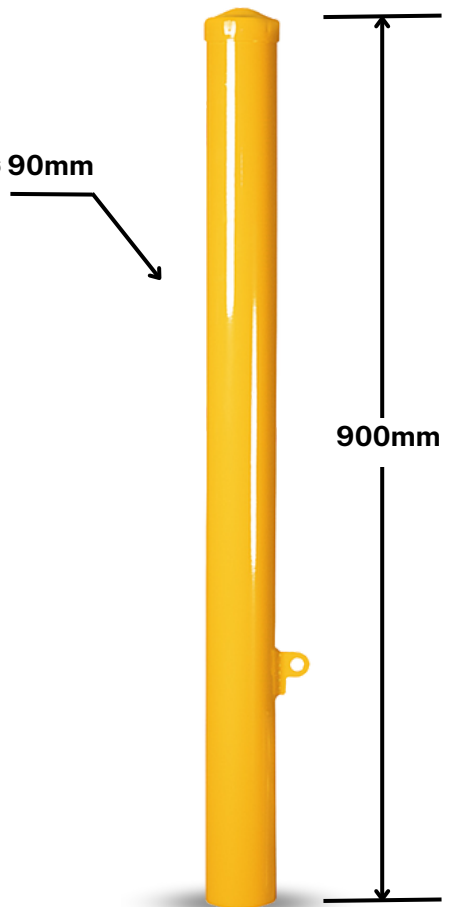

PRODUCT INFORMATION

SKU	RB11-89MM
DESCRIPTION	90MM X 900MM REMOVABLE SLEEVE LOCK BOLLARD
MATERIAL	HOT DIPPED GALVANISED STEEL
HEIGHT	900MM
DIAMETER	90MM
WEIGHT	10.5KG
FINISH	POWDER-COATED SAFETY YELLOW
WARRANTY	1 YEAR

∅ 90mm