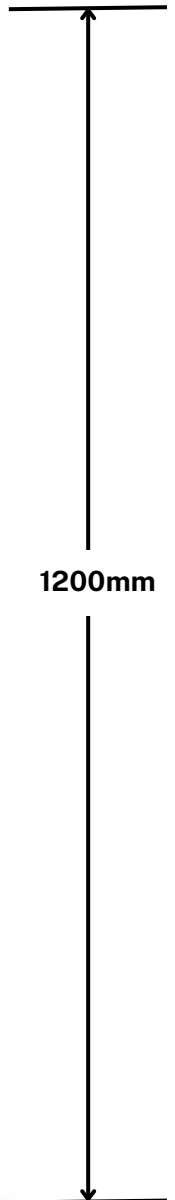

# IN-GROUND FLAT TOP 90MM BOLLARD

## PRODUCT INFORMATION

<b>SKU</b>	SSIGBFT90
<b>DESCRIPTION</b>	90X1200MM STAINLESS STEEL FLAT TOP BOLLARD
<b>MATERIAL</b>	MARINE-GRADE 316 STAINLESS STEEL
<b>HEIGHT</b>	1200MM
<b>DIAMETER</b>	90MM
<b>WEIGHT</b>	12KG
<b>FINISH</b>	STAINLESS STEEL EXTERIOR
<b>WARRANTY</b>	1 YEAR

∅ 90MM