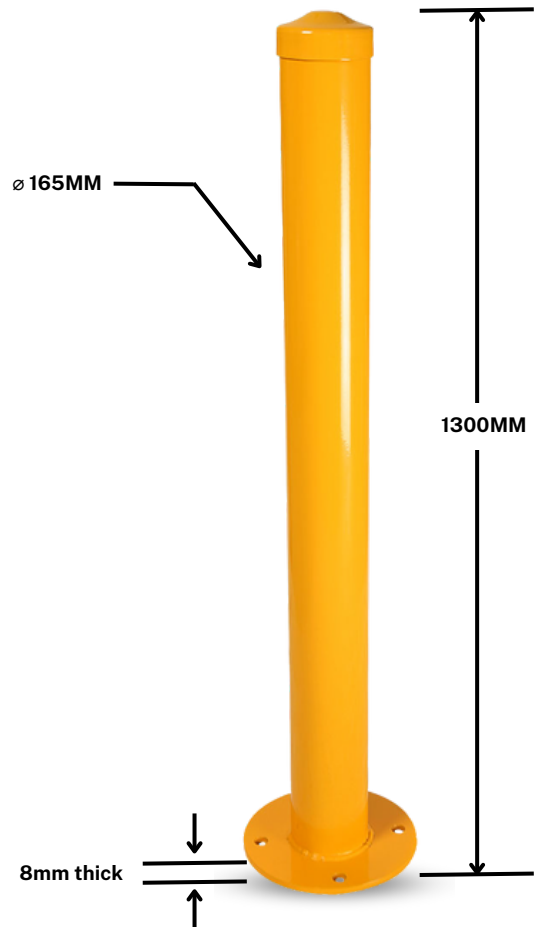

SURFACE MOUNT - YELLOW 165MM HIGH BOLLARD

PRODUCT INFORMATION

SKU	SMY-165
DESCRIPTION	165X1300MM SURFACE MOUNT BOLLARD
MATERIAL	HOT DIPPED GALVANISED STEEL
HEIGHT	1300MM
DIAMETER	165MM
WEIGHT	22KG
BASE PLATE:	300MM ROUND X 8MM THICK
HOLES	4 X 16MM
FINISH	POWDER-COATED SAFETY YELLOW
WARRANTY	1 YEAR