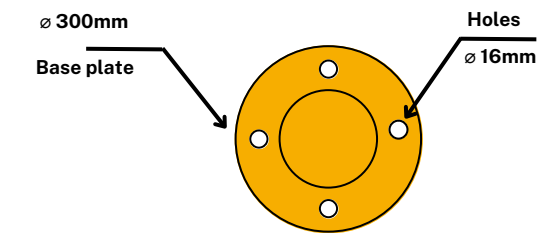

SURFACE MOUNT - YELLOW 165MM HIGH BOLLARD

PRODUCT INFORMATION

SKU	SMY-165
DESCRIPTION	165X1300MM SURFACE MOUNT BOLLARD
MATERIAL	HOT DIPPED GALVANISED STEEL
HEIGHT	1300MM
DIAMETER	165MM
WEIGHT	22KG
BASE PLATE:	300MM ROUND X 8MM THICK
HOLES	4 X 16MM
FINISH	POWDER-COATED SAFETY YELLOW
WARRANTY	1 YEAR