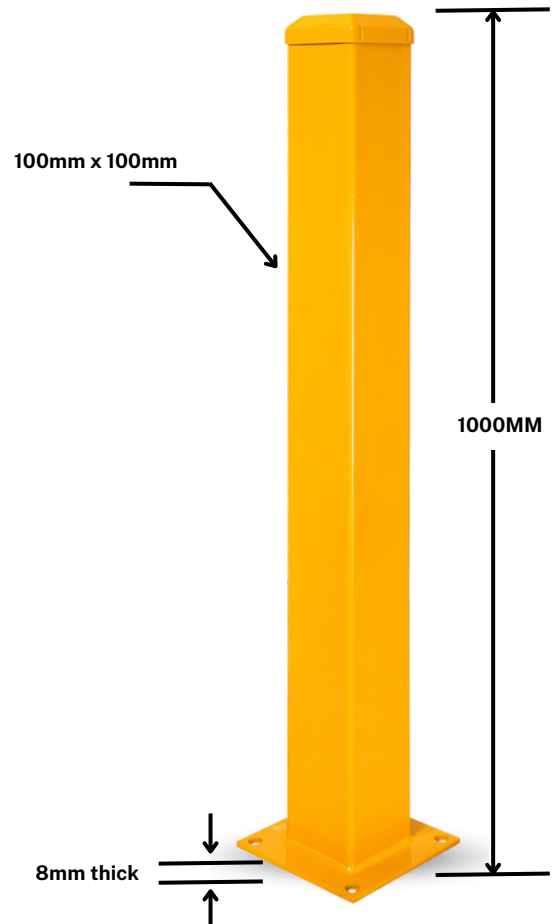

# SURFACE MOUNT SQUARE - YELLOW 165MM BOLLARD

## PRODUCT INFORMATION

<b>SKU</b>	SSMB
<b>DESCRIPTION</b>	100X100X1000MM HEAVY-DUTY SAFETY BOLLARD
<b>MATERIAL</b>	HOT DIPPED GALVANISED STEEL
<b>HEIGHT</b>	1000MM
<b>DIAMETER</b>	100MM X 100MM
<b>WEIGHT</b>	11KG
<b>BASE PLATE:</b>	175MM X 175MM X 8MM THICK
<b>HOLES</b>	4 X 16MM
<b>FINISH</b>	POWDER-COATED SAFETY YELLOW
<b>WARRANTY</b>	1 YEAR