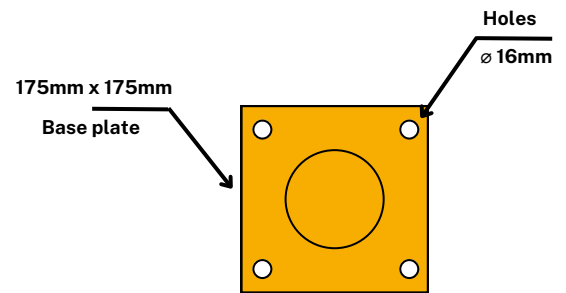

# SURFACE MOUNT SQUARE - YELLOW 165MM BOLLARD

## PRODUCT INFORMATION

<b>SKU</b>	SSMB
<b>DESCRIPTION</b>	100X100X1000MM HEAVY-DUTY SAFETY BOLLARD
<b>MATERIAL</b>	HOT DIPPED GALVANISED STEEL
<b>HEIGHT</b>	1000MM
<b>DIAMETER</b>	100MM X 100MM
<b>WEIGHT</b>	11KG
<b>BASE PLATE:</b>	175MM X 175MM X 8MM THICK
<b>HOLES</b>	4 X 16MM
<b>FINISH</b>	POWDER-COATED SAFETY YELLOW
<b>WARRANTY</b>	1 YEAR