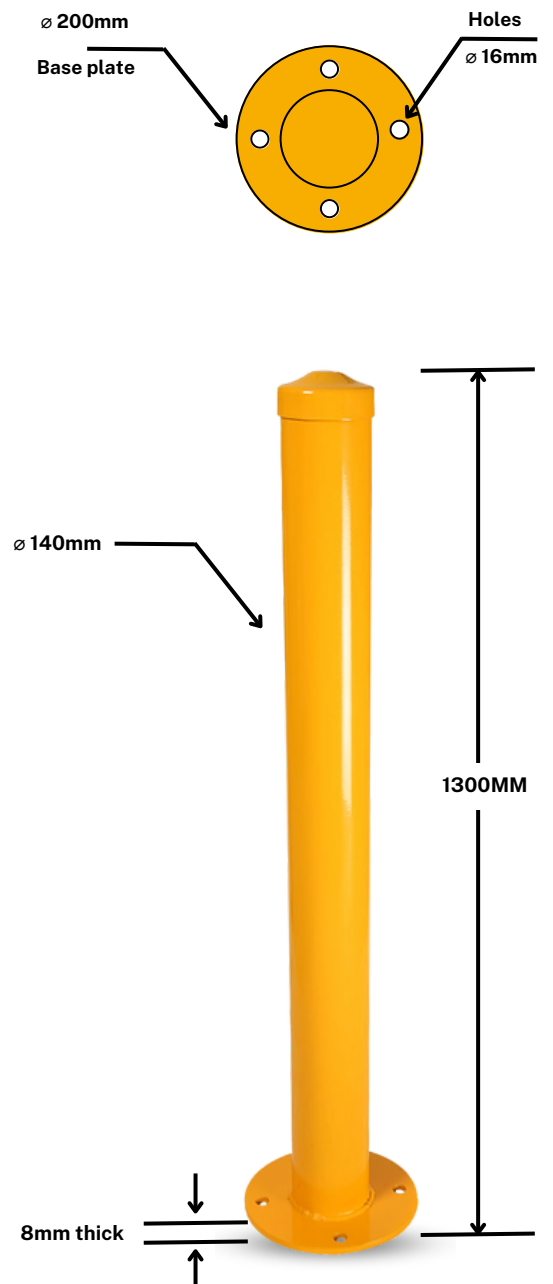

SURFACE MOUNT - YELLOW 140MM HIGH BOLLARD

PRODUCT INFORMATION

SKU	SMY-140
DESCRIPTION	140MM X 1300MM SURFACE MOUNT BOLLARD
MATERIAL	HOT DIPPED GALVANISED STEEL
HEIGHT	1300MM
DIAMETER	140MM
WEIGHT	18KG
BASE PLATE:	200MM ROUND X 8MM THICK
HOLES	4 X 16MM
FINISH	POWDER-COATED SAFETY YELLOW
WARRANTY	1 YEAR