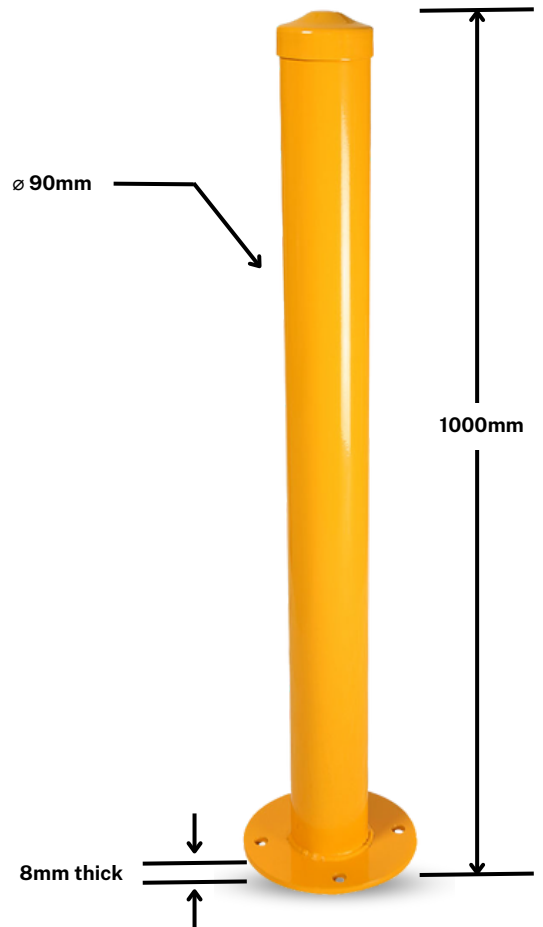

SURFACE MOUNT - YELLOW 90MM HIGH BOLLARD

PRODUCT INFORMATION

SKU	FB26-90MM
DESCRIPTION	90X 1000MM SURFACE MOUNT BOLLARD
MATERIAL	HOT DIPPED GALVANISED STEEL
HEIGHT	1000MM
DIAMETER	90MM
WEIGHT	10KG
BASE PLATE:	200MM ROUND X 8MM THICK
HOLES	4 X 16MM
FINISH	POWDER-COATED SAFETY YELLOW
WARRANTY	1 YEAR