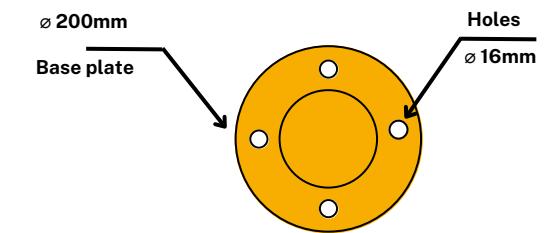

SURFACE MOUNT - YELLOW 90MM HIGH BOLLARD

PRODUCT INFORMATION

SKU	FB26-90MM
DESCRIPTION	90X 1000MM SURFACE MOUNT BOLLARD
MATERIAL	HOT DIPPED GALVANISED STEEL
HEIGHT	1000MM
DIAMETER	90MM
WEIGHT	10KG
BASE PLATE:	200MM ROUND X 8MM THICK
HOLES	4 X 16MM
FINISH	POWDER-COATED SAFETY YELLOW
WARRANTY	1 YEAR